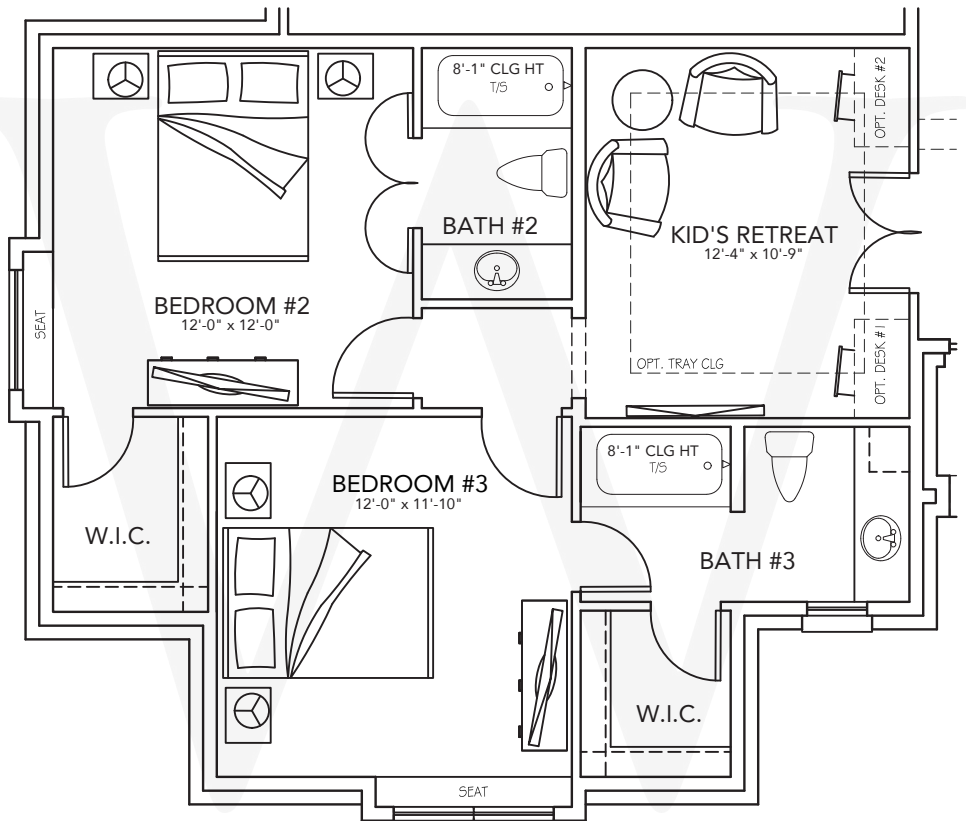

OPT. SIDE PORCH/UTILITY LAOUT

OPT. MASTER BATH

OPT. LIBRARY

OPT. BEDROOM SUITES

**LIFE AS IT SHOULD BE — EXQUISITE DESIGN — TIME PERIOD ARCHITECTURE**

W

WINDMILLER  
CUSTOM HOMES

TUDOR