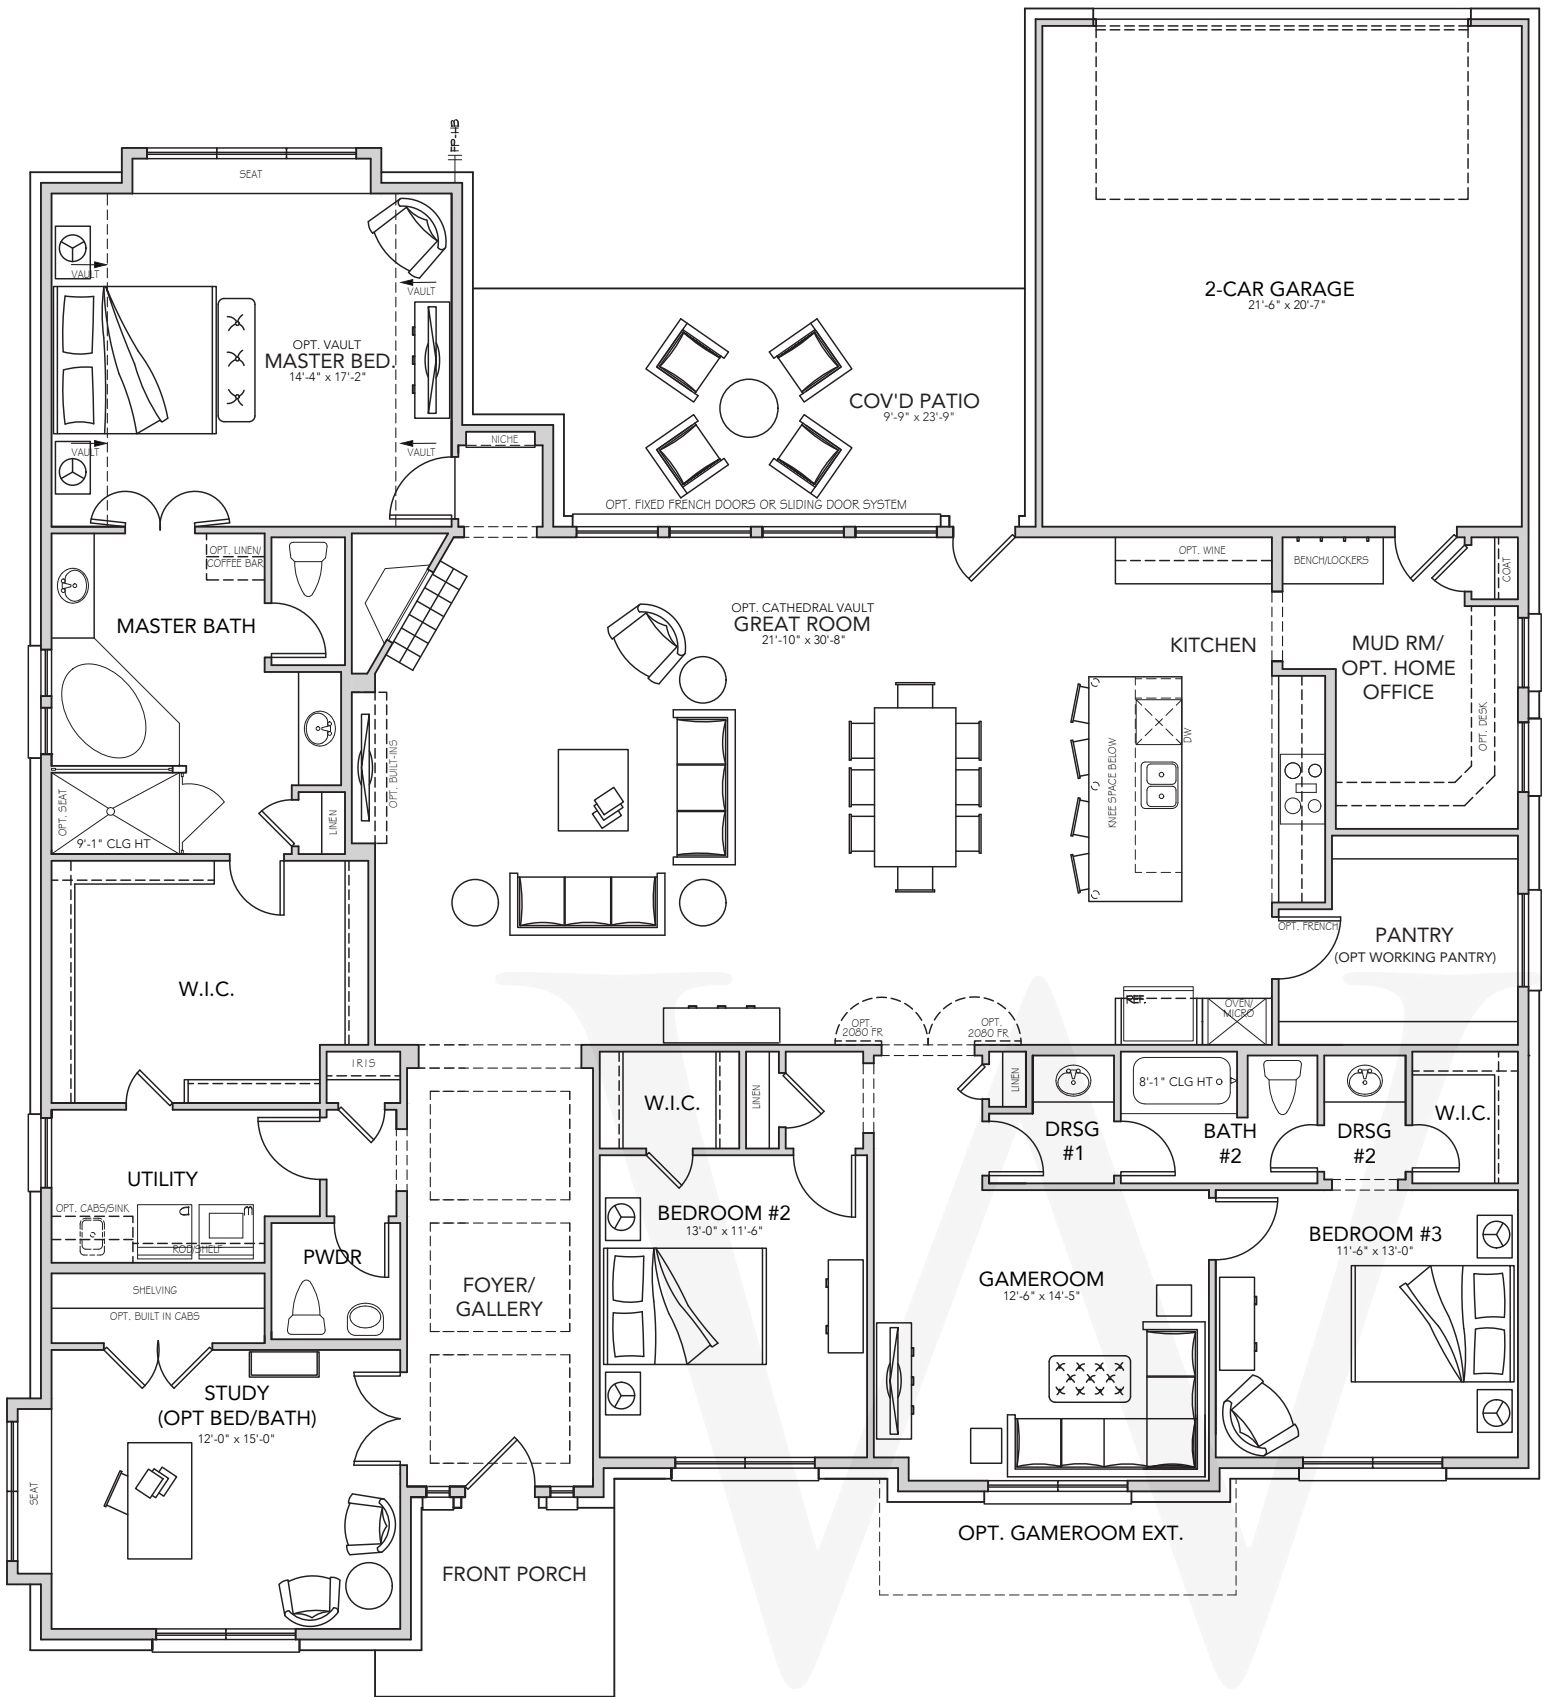

OPT. BEDROOM #2 & #3 LAYOUT

OPT. BED SUITES W/ RETREAT LAYOUT

OPT. MASTER BATH LAYOUT

OPT. BED #4/ BATH #3 LAYOUT

OPT. PANTRY/ OFFICE LAYOUT

PLAN OPTIONS

LIFE AS IT SHOULD BE — EXQUISITE DESIGN — TIME PERIOD ARCHITECTURE