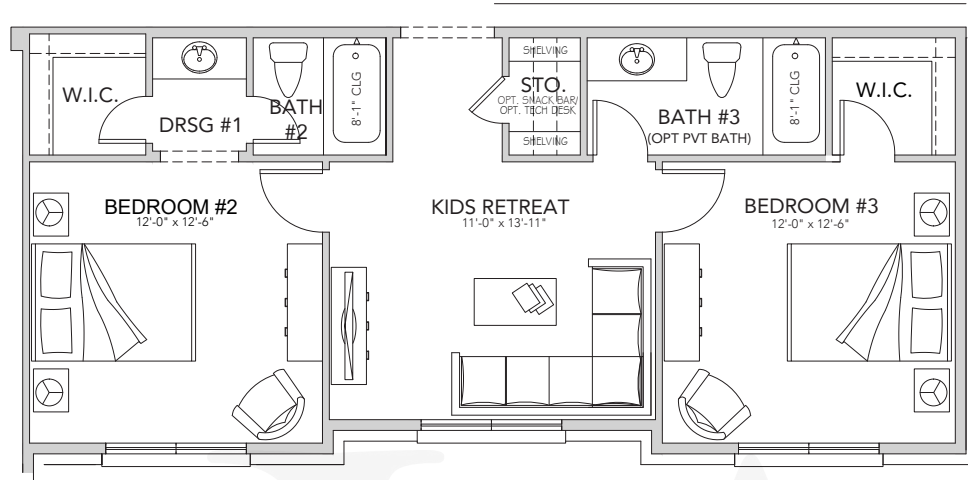

OPT. BEDROOM #2 & #3 LAYOUT

OPT. BED SUITES W/ RETREAT LAYOUT

OPT. MASTER BATH LAYOUT

OPT. BED #4/ BATH #3 LAYOUT

OPT. PANTRY/ OFFICE LAYOUT

PLAN OPTIONS

LIFE AS IT SHOULD BE — EXQUISITE DESIGN — TIME PERIOD ARCHITECTURE