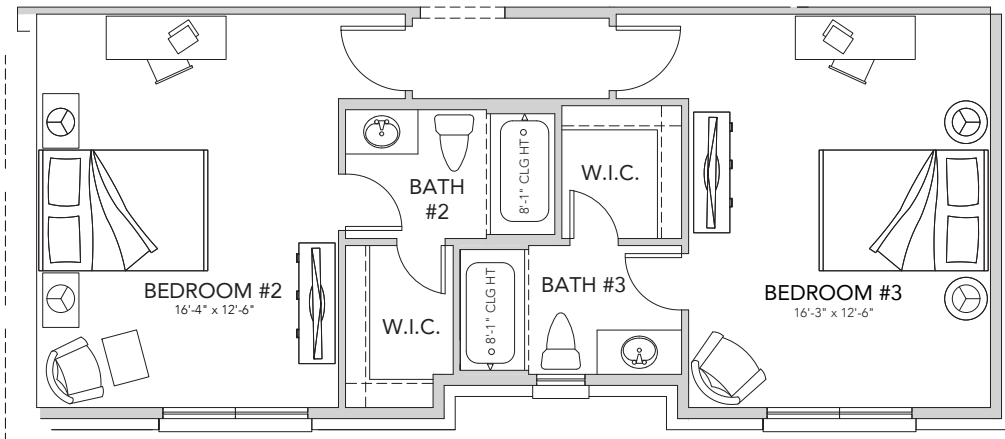

OPT. BEDROOM #2 & #3 LAYOUT

OPT. BED SUITES W/ RETREAT LAYOUT

OPT. MASTER BATH LAYOUT

OPT. BED #4/ BATH #3 LAYOUT

OPT. PANTRY/ OFFICE LAYOUT

PLAN OPTIONS

LIFE AS IT SHOULD BE — EXQUISITE DESIGN — TIME PERIOD ARCHITECTURE