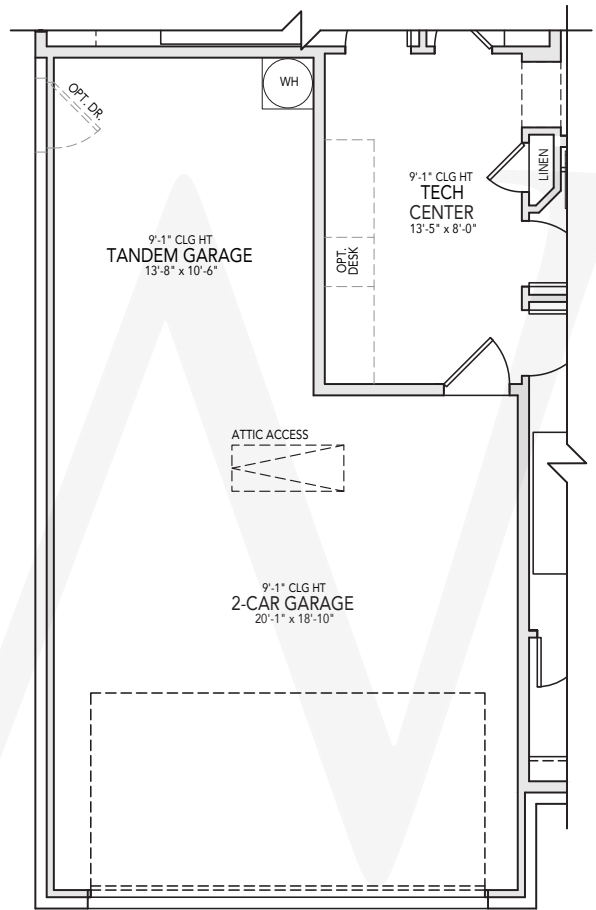

OPT. GAMEROOM

OPT. MEDIA ROOM

OPT. BEDROOM #4 & STUDY

OPT. TANDEM GARAGE

LIFE AS IT SHOULD BE — EXQUISITE DESIGN — TIME PERIOD ARCHITECTURE

WINDMILLER
CUSTOM HOMES

MODERN

RENDERING F
(SHOWN WITH OPTIONAL UPGRADES)