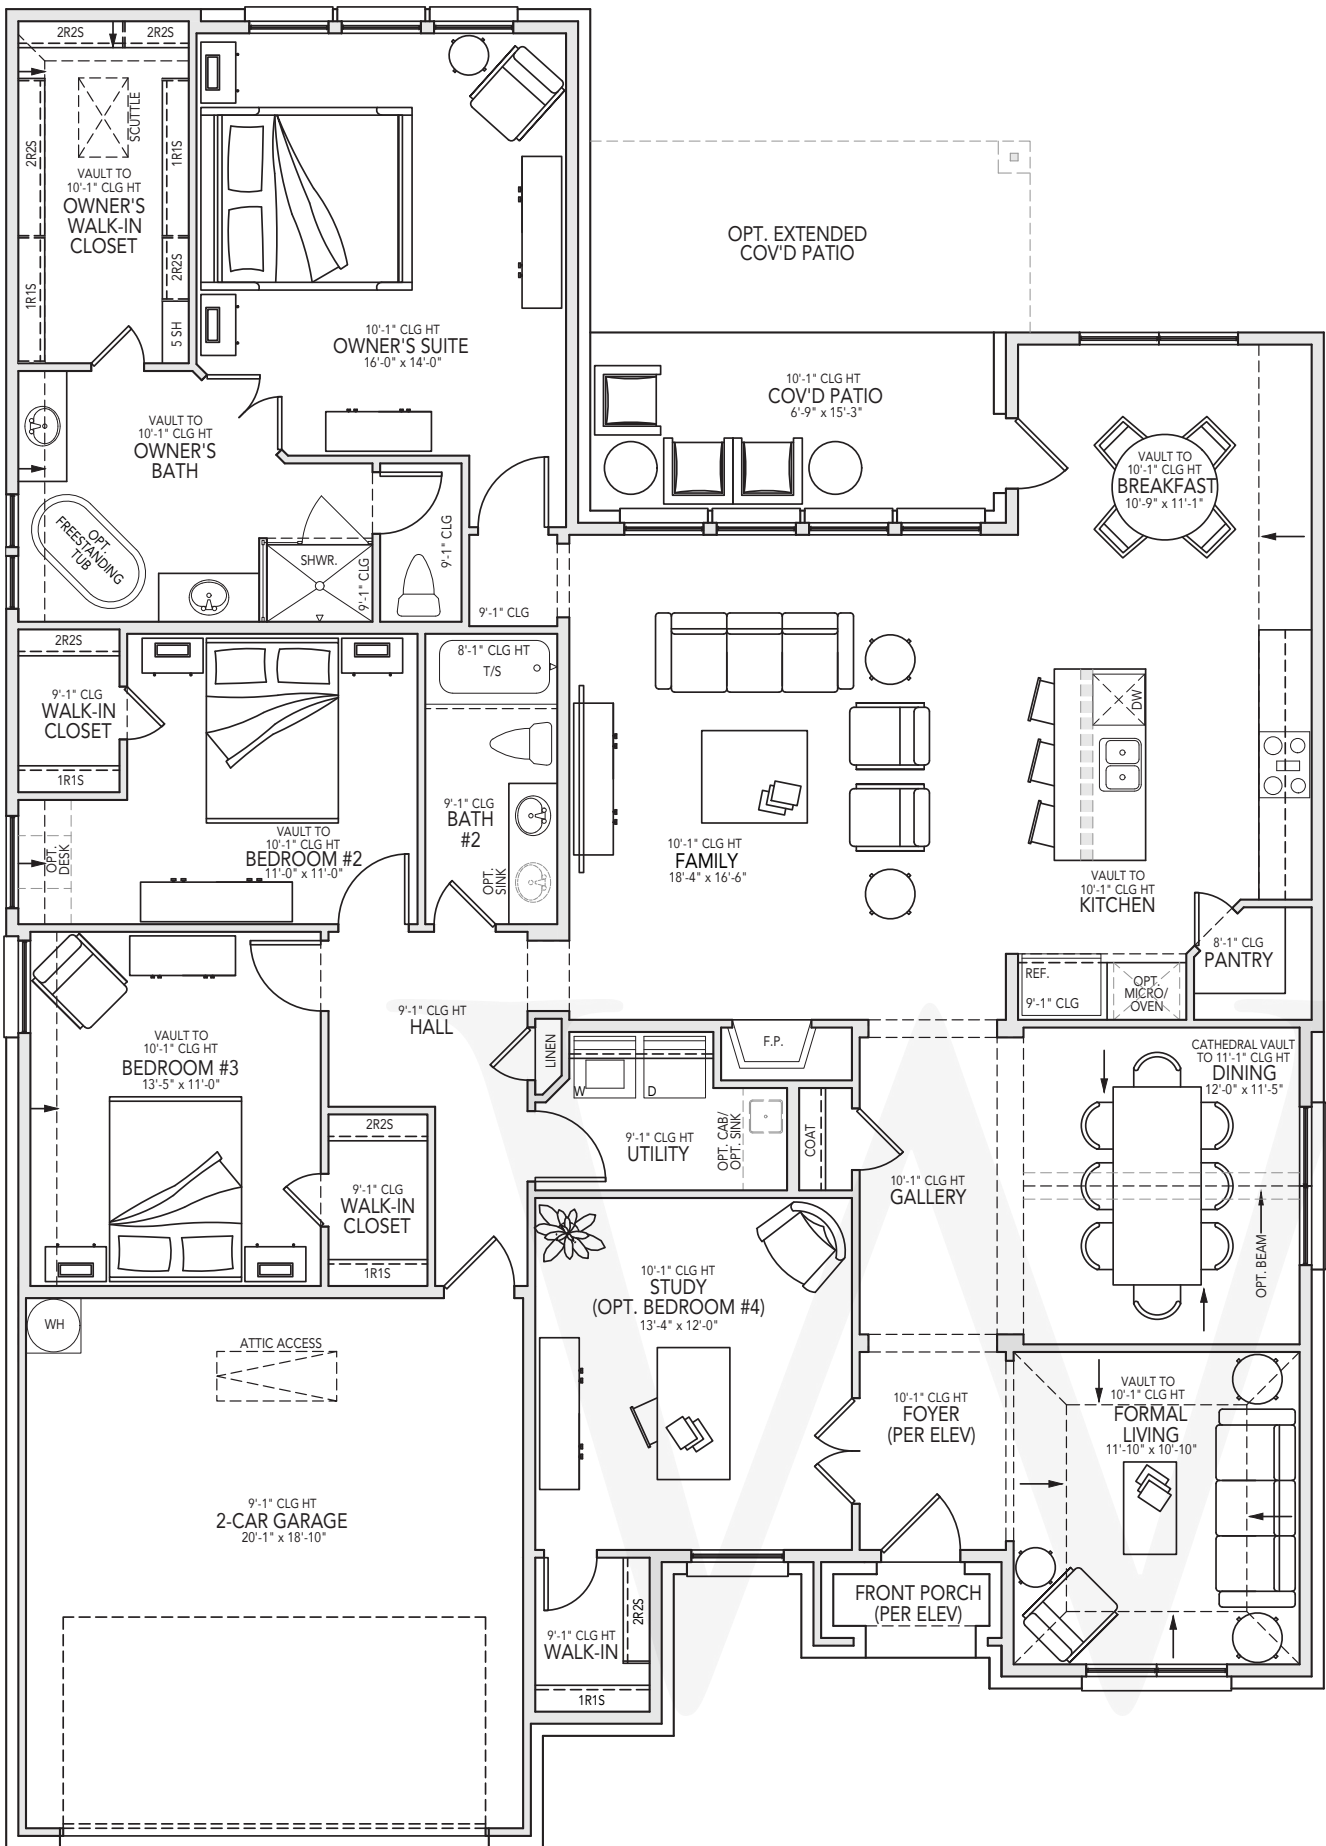

OPT. GAMEROOM

OPT. MEDIA ROOM

OPT. BEDROOM #4 & STUDY

OPT. TANDEM GARAGE

LIFE AS IT SHOULD BE — EXQUISITE DESIGN — TIME PERIOD ARCHITECTURE

WINDMILLER
CUSTOM HOMES

MODERN

RENDERING F
(SHOWN WITH OPTIONAL UPGRADES)