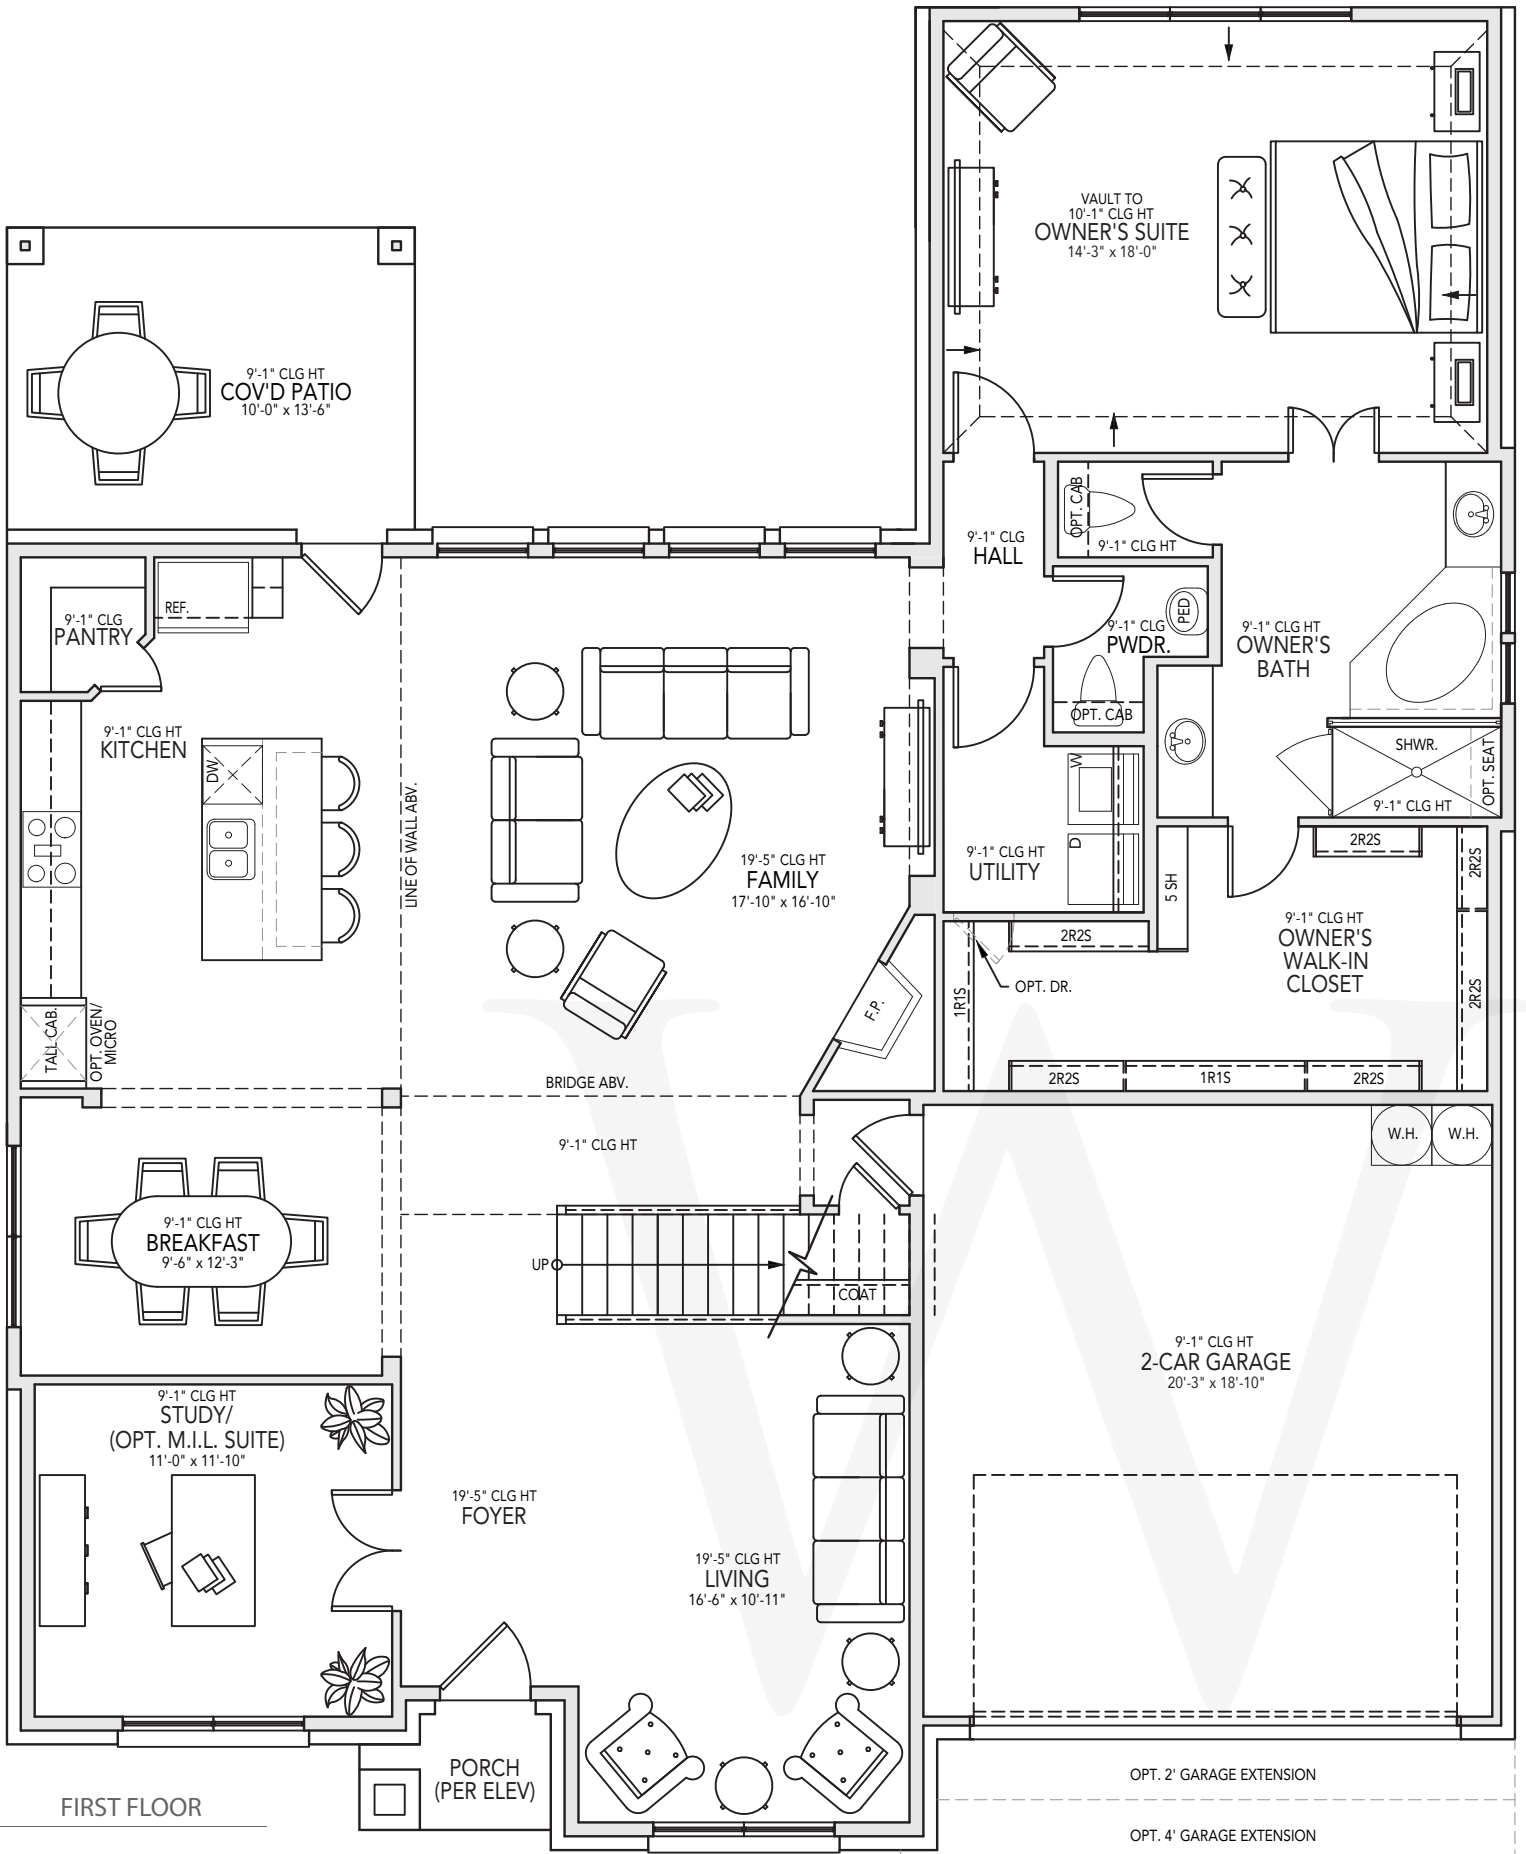

SECOND FLOOR

LIFE AS IT SHOULD BE — EXQUISITE DESIGN — TIME PERIOD ARCHITECTURE

WINDMILLER
CUSTOM HOMES

TEXAS RANCH

RENDERING C
(SHOWN WITH OPTIONAL UPGRADES)

EUROPEAN

RENDERING A
(SHOWN WITH OPTIONAL UPGRADES)