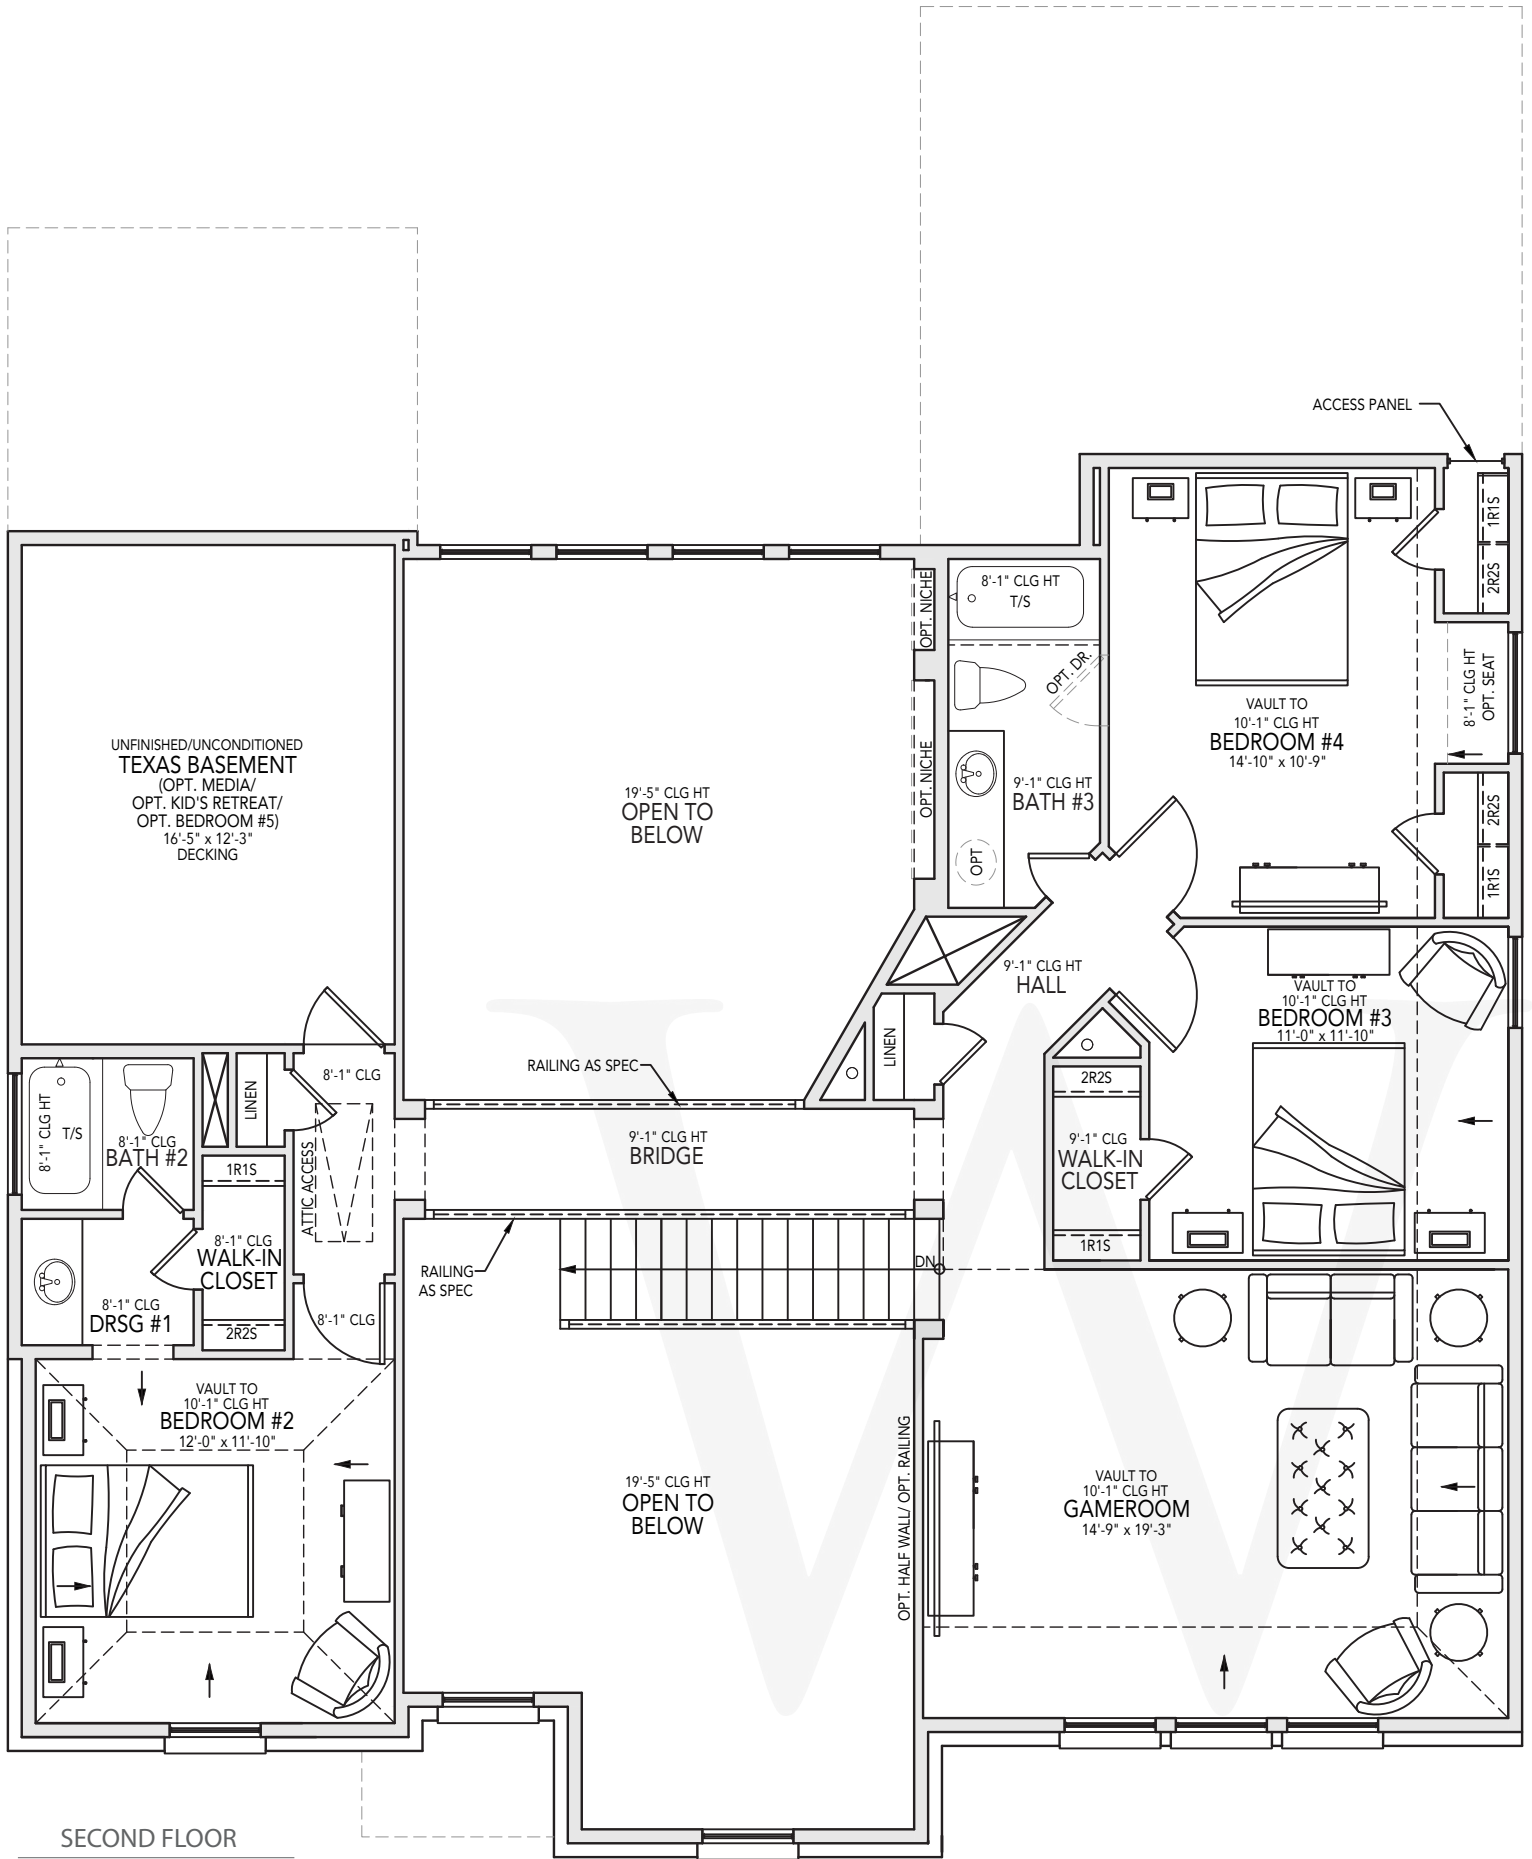

SECOND FLOOR

LIFE AS IT SHOULD BE — EXQUISITE DESIGN — TIME PERIOD ARCHITECTURE

WINDMILLER
CUSTOM HOMES

TEXAS RANCH

RENDERING C
(SHOWN WITH OPTIONAL UPGRADES)

EUROPEAN

RENDERING A
(SHOWN WITH OPTIONAL UPGRADES)