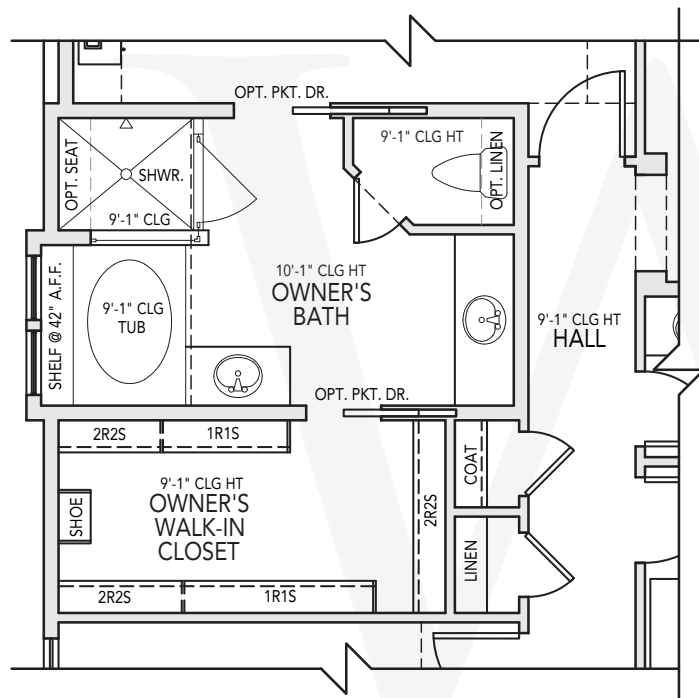

OPT. STUDY

ALT. OWNER'S BATH

LIFE AS IT SHOULD BE — EXQUISITE DESIGN — TIME PERIOD ARCHITECTURE

WINDMILLER
CUSTOM HOMES

MODERN EURO
RENDERING F
(SHOWN WITH OPTIONAL UPGRADES)

ENGLISH COTTAGE
RENDERING C
(SHOWN WITH OPTIONAL UPGRADES)