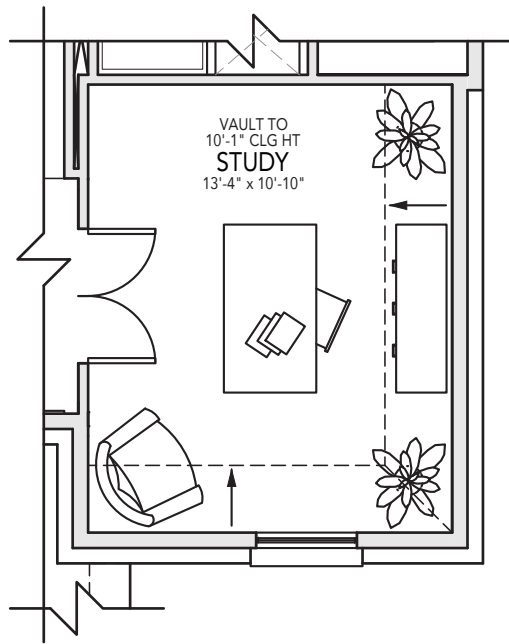

OPT. STUDY

ALT. OWNER'S BATH

LIFE AS IT SHOULD BE — EXQUISITE DESIGN — TIME PERIOD ARCHITECTURE

WINDMILLER
CUSTOM HOMES

MODERN EURO
RENDERING F
(SHOWN WITH OPTIONAL UPGRADES)

ENGLISH COTTAGE
RENDERING C
(SHOWN WITH OPTIONAL UPGRADES)