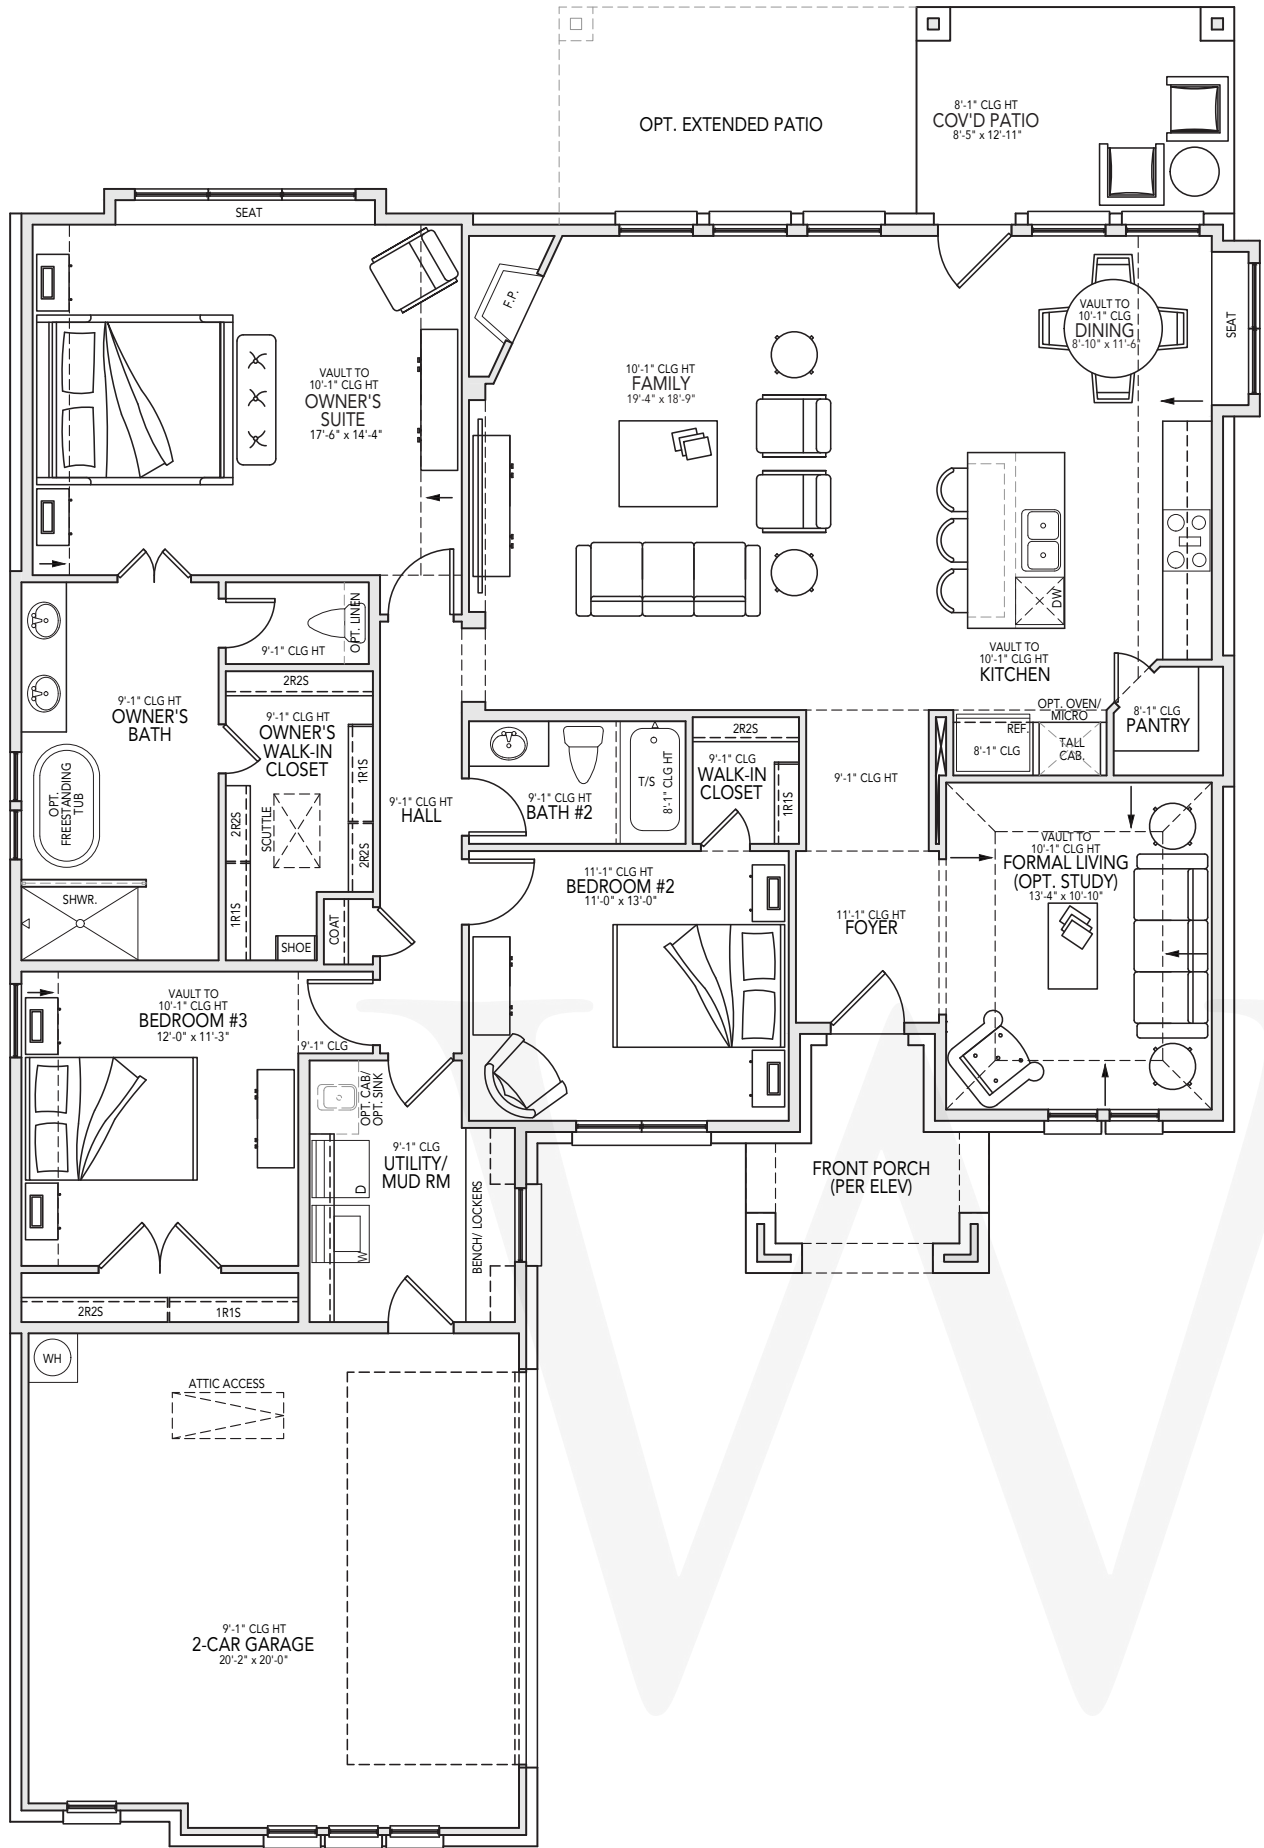

OPT. STUDY

ALT. OWNER'S BATH

LIFE AS IT SHOULD BE — EXQUISITE DESIGN — TIME PERIOD ARCHITECTURE

WINDMILLER
CUSTOM HOMES

MODERN EURO
RENDERING F
(SHOWN WITH OPTIONAL UPGRADES)

ENGLISH COTTAGE
RENDERING C
(SHOWN WITH OPTIONAL UPGRADES)